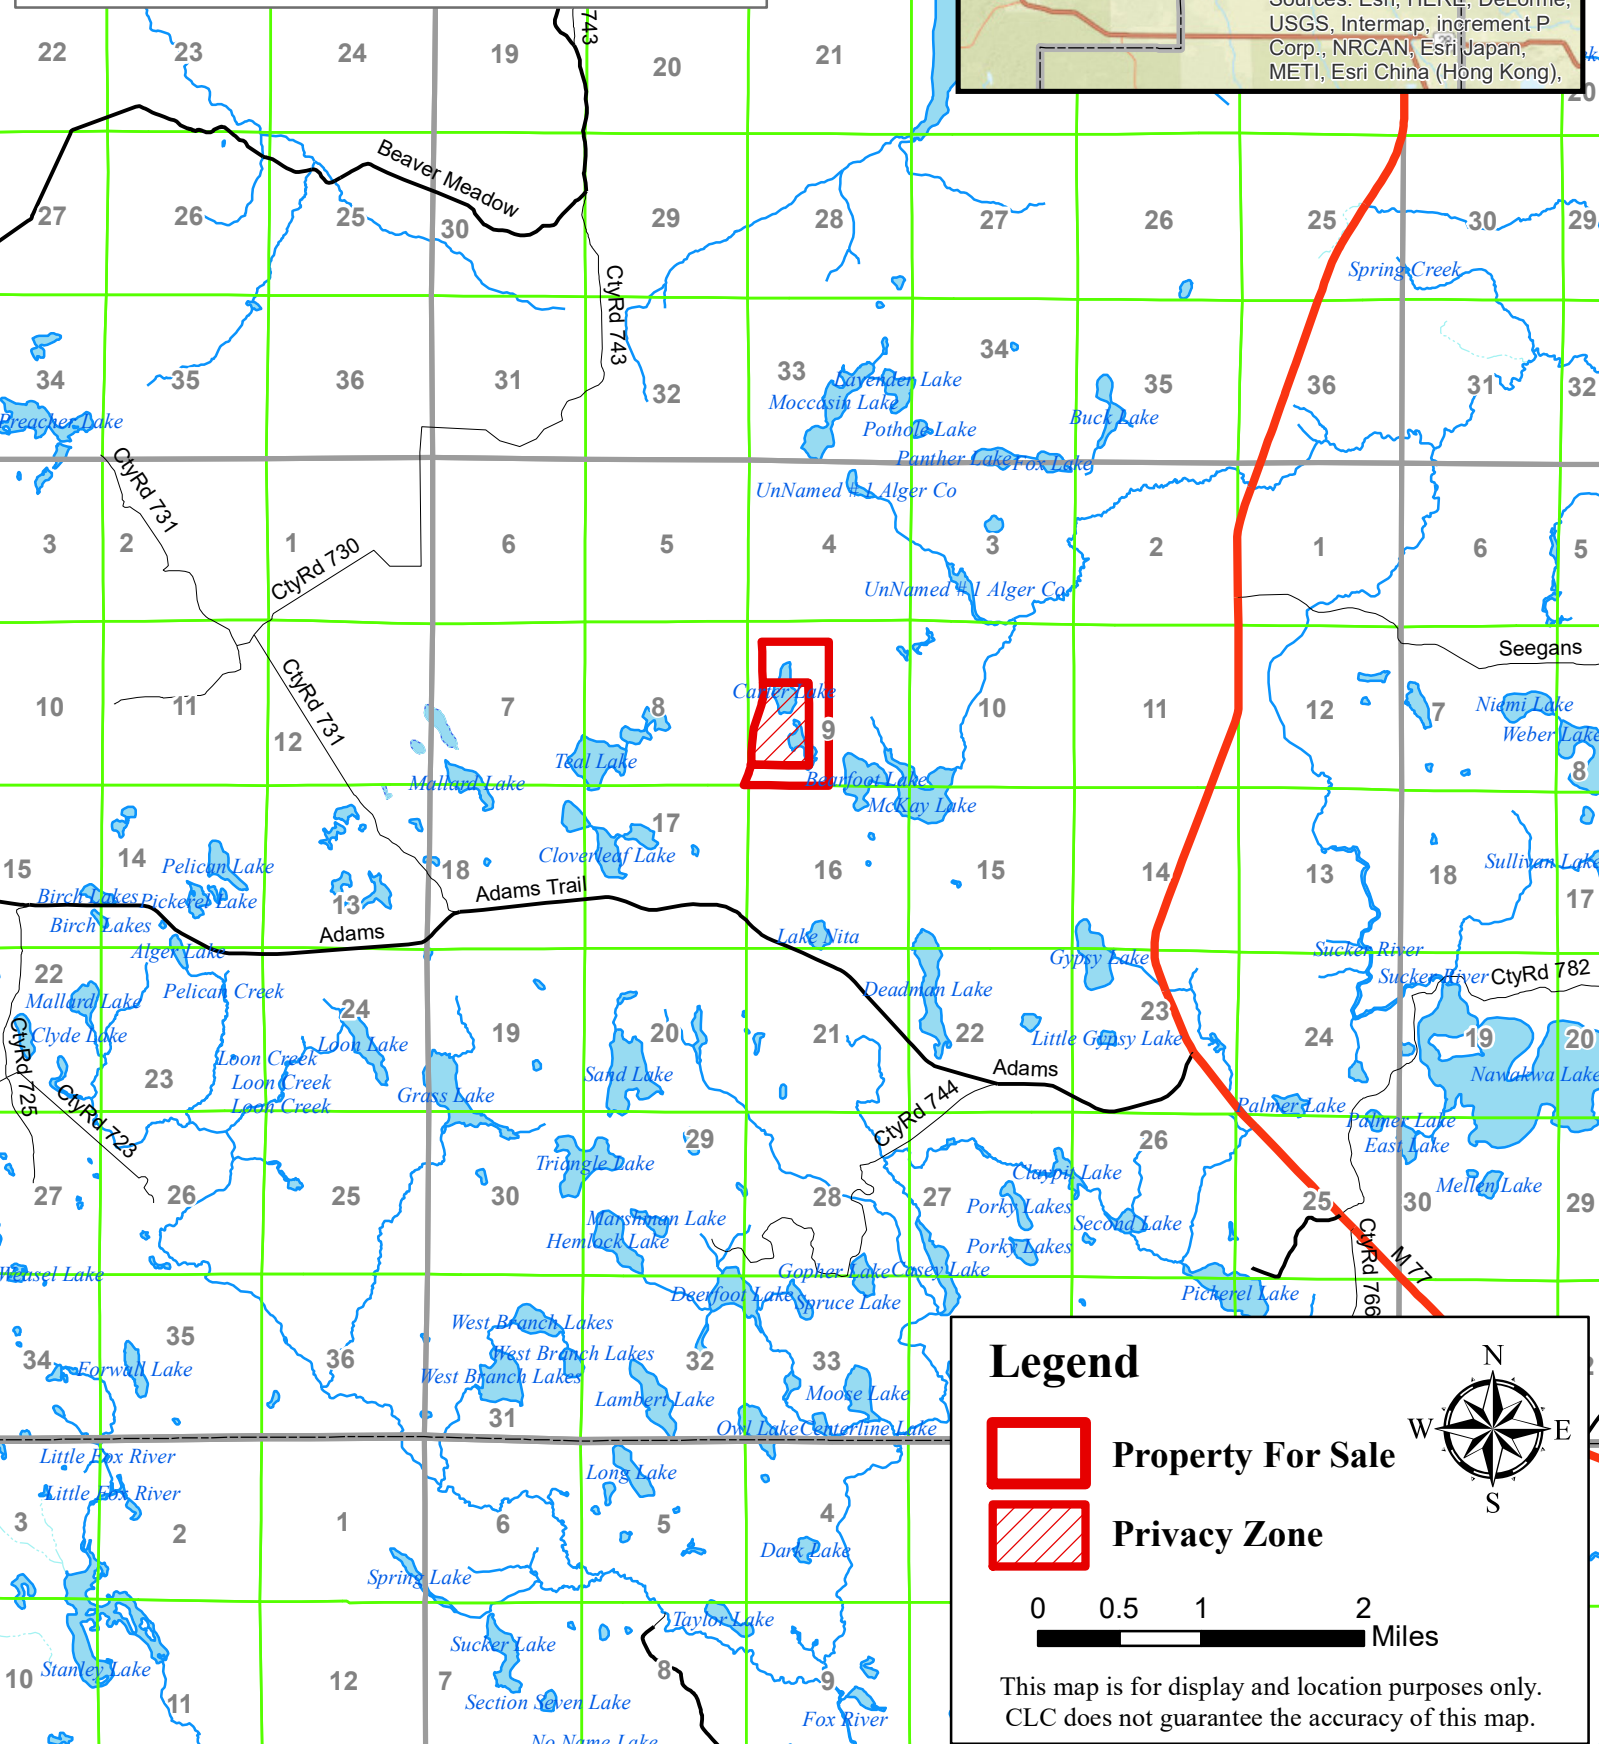

Carter Lake RDP (A481409Z)
Part of Section 9, T48N-R14W
Burt Township, Alger County, MI

CLC LANDS™
& PRIVATE LAKES, INC.

Sources: Esri, HERE, DeLorme, USGS, Intermap, increment P Corp., NRCAN, Esri Japan, METI, Esri China (Hong Kong).

Legend

-  **Property For Sale**
-  **Privacy Zone**

This map is for display and location purposes only.
CLC does not guarantee the accuracy of this map.