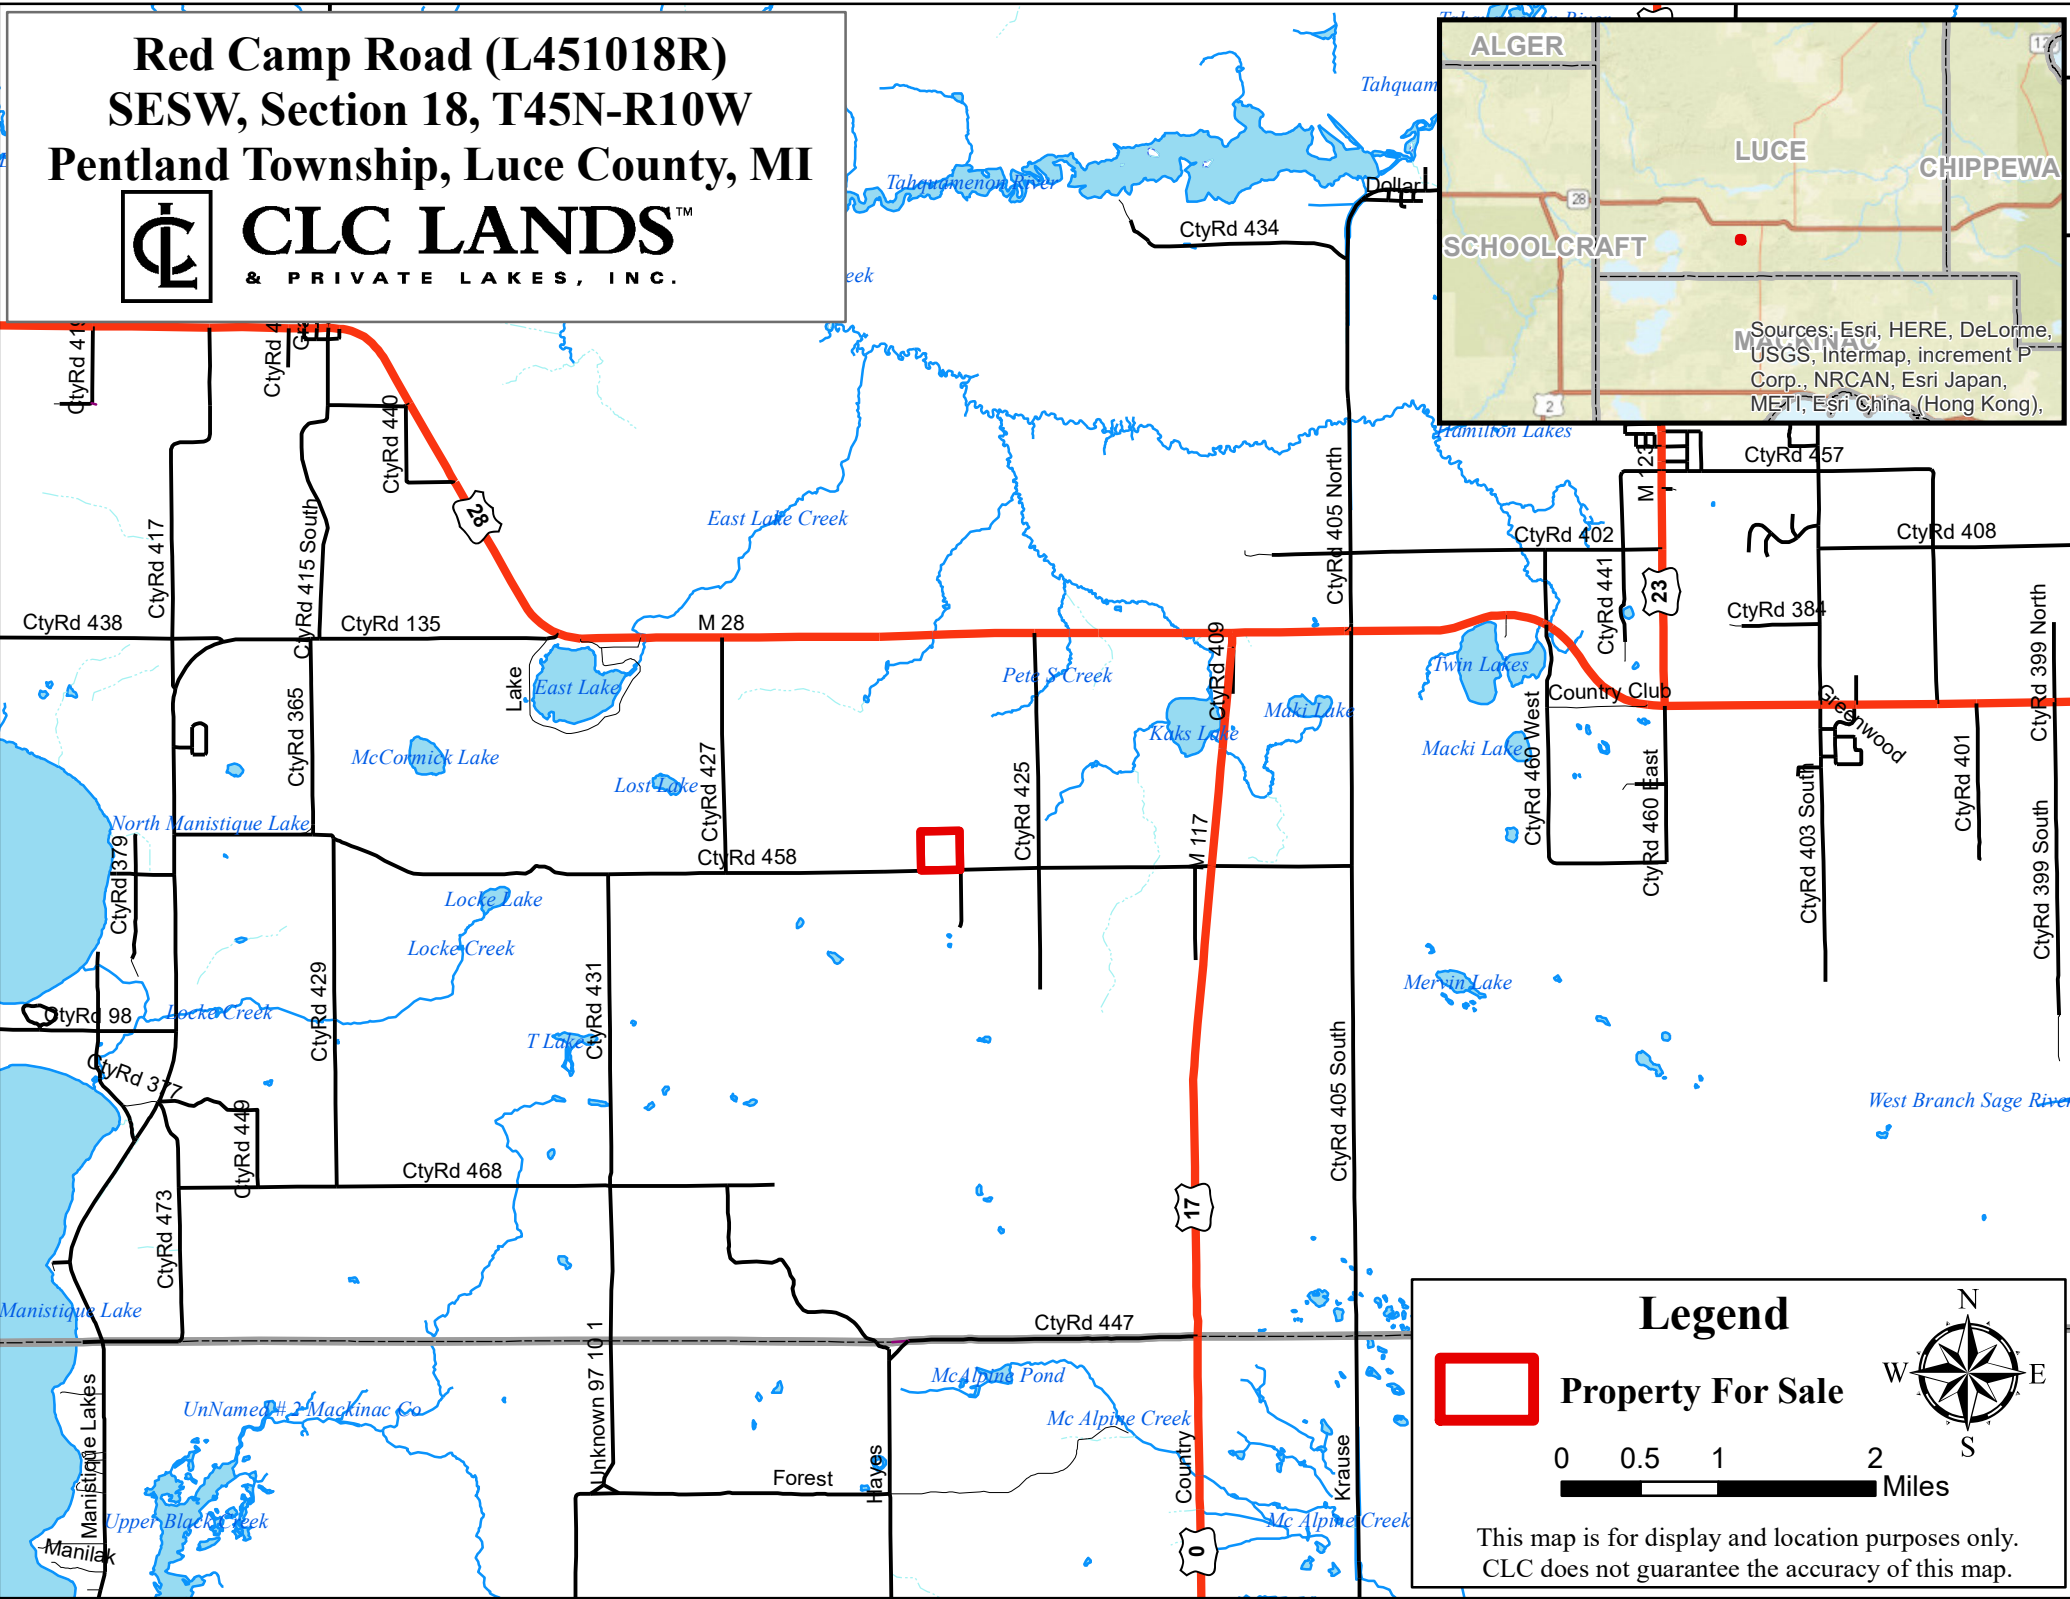

**Red Camp Road (L451018R)**  
**SESW, Section 18, T45N-R10W**  
**Pentland Township, Luce County, MI**

**CLC LANDS™**  
• PRIVATE LAKES, INC.

Sources: Esri, HERE, DeLorme, USGS, Intermap, increment P Corp., NRCAN, Esri Japan, METI, Esri China (Hong Kong),

**Legend**

 **Property For Sale**

0 0.5 1 2 Miles

This map is for display and location purposes only.  
CLC does not guarantee the accuracy of this map.