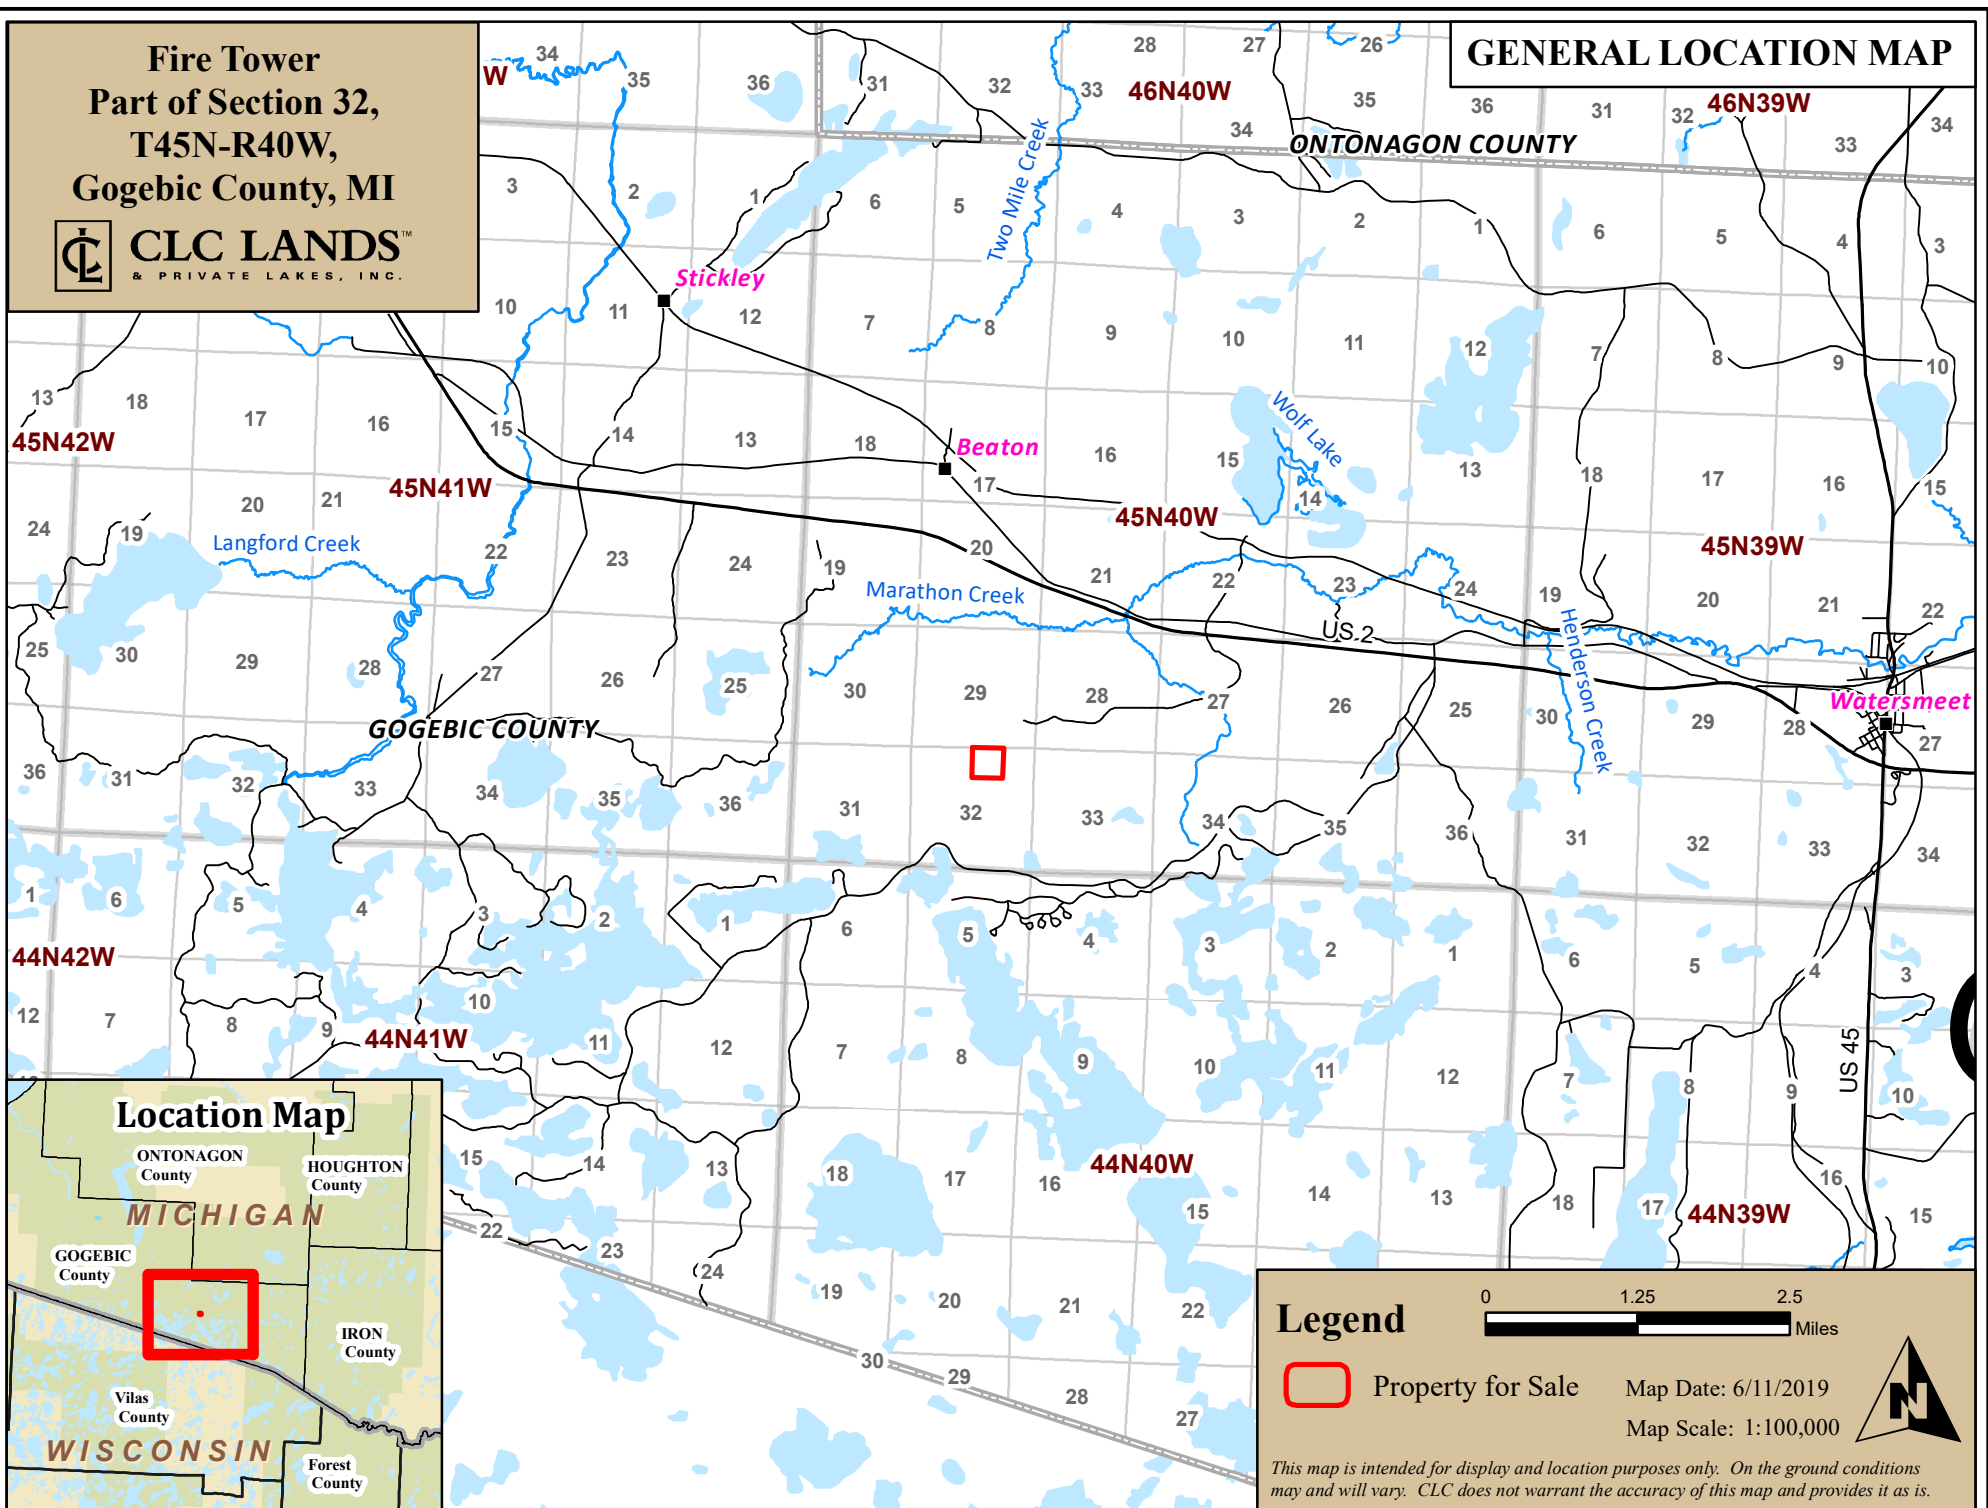

Fire Tower
Part of Section 32,
T45N-R40W,
Gogebic County, MI

GENERAL LOCATION MAP

Legend

 Property for Sale

Map Date: 6/11/2019
Map Scale: 1:100,000

This map is intended for display and location purposes only. On the ground conditions may and will vary. CLC does not warrant the accuracy of this map and provides it as is.