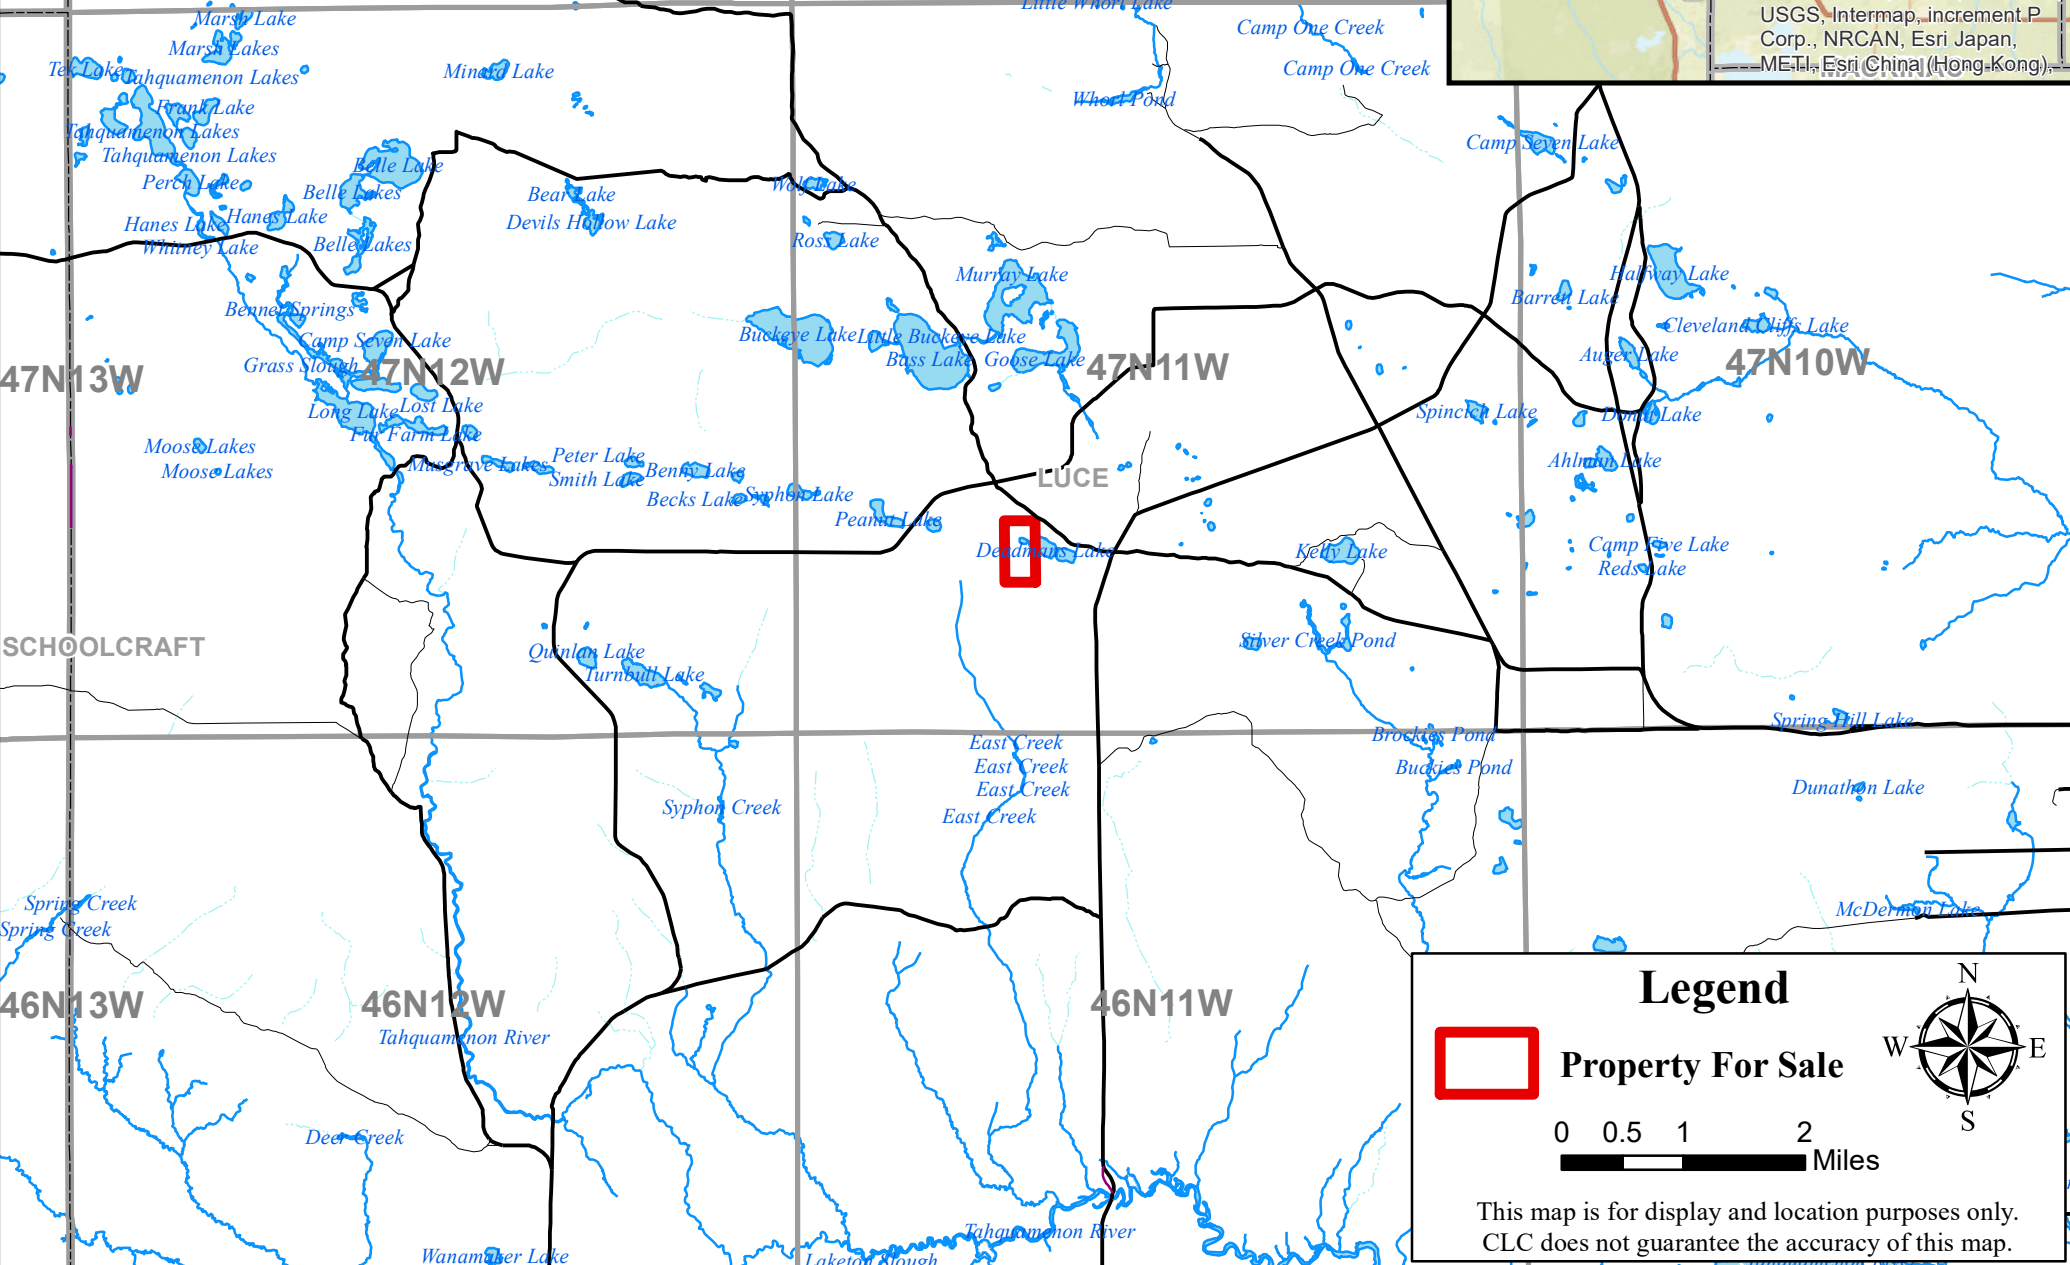

Deadmans Lake West (L471129L-D) Part of Section 29, T47N-R11W Columbus Township, Luce County, MI

CLC LANDS™
& PRIVATE LAKES, INC.

Sources: Esri, HERE, DeLorme, USGS, Intermap, increment P Corp., NRCAN, Esri Japan, MEI, Esri (China) (Hong-Kong), Swire

Legend

 **Property For Sale**

0 0.5 1 2 Miles

This map is for display and location purposes only.
CLC does not guarantee the accuracy of this map.