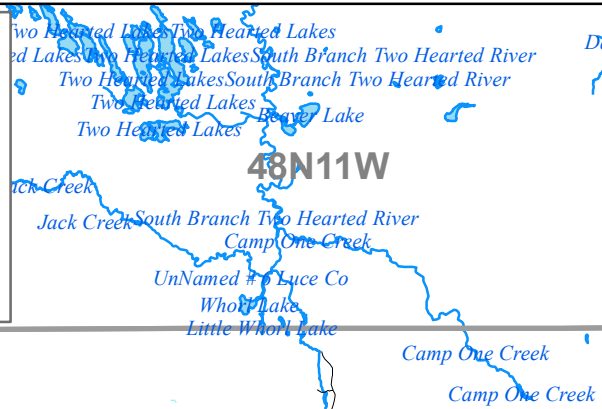

Deadmans Lake West (L471129L-D) Part of Section 29, T47N-R11W Columbus Township, Luce County, MI

CLC LANDS™
& PRIVATE LAKES, INC.

Sources: Esri, HERE, DeLorme, USGS, Intermap, increment P Corp., NRCAN, Esri Japan, MEI, Esri (China) (Hong-Kong), Swire

Legend

 **Property For Sale**

0 0.5 1 2 Miles

This map is for display and location purposes only.
CLC does not guarantee the accuracy of this map.