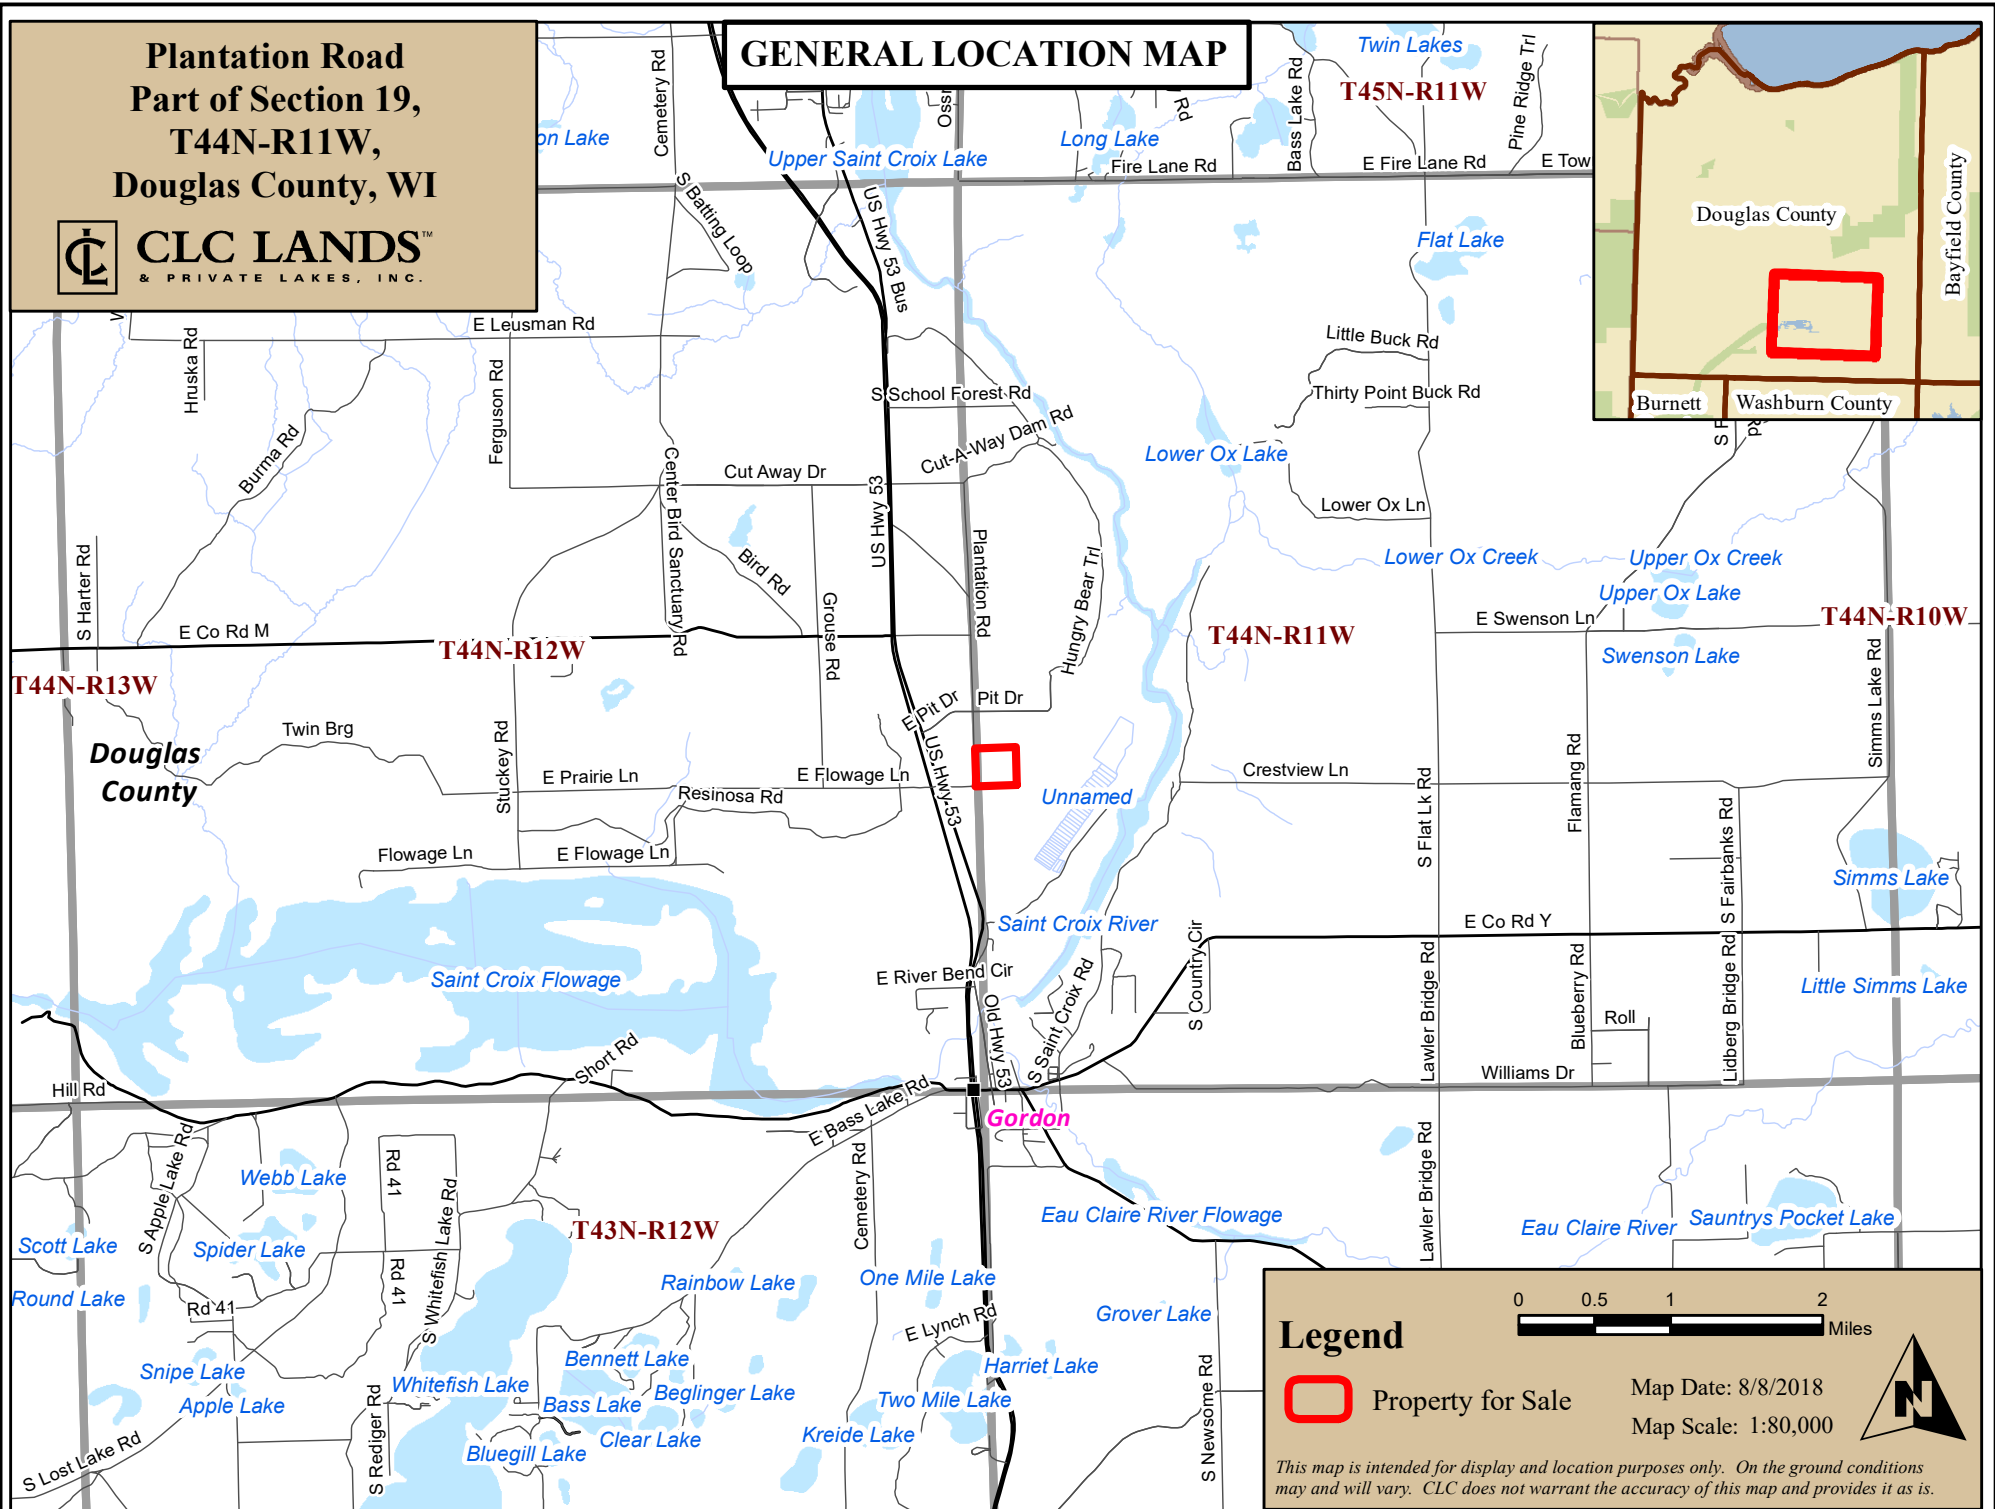

**Plantation Road  
Part of Section 19,  
T44N-R11W,  
Douglas County, WI**

**GENERAL LOCATION MAP**

**Legend**

 Property for Sale

Map Date: 8/8/2018  
Map Scale: 1:80,000

*This map is intended for display and location purposes only. On the ground conditions may and will vary. CLC does not warrant the accuracy of this map and provides it as is.*