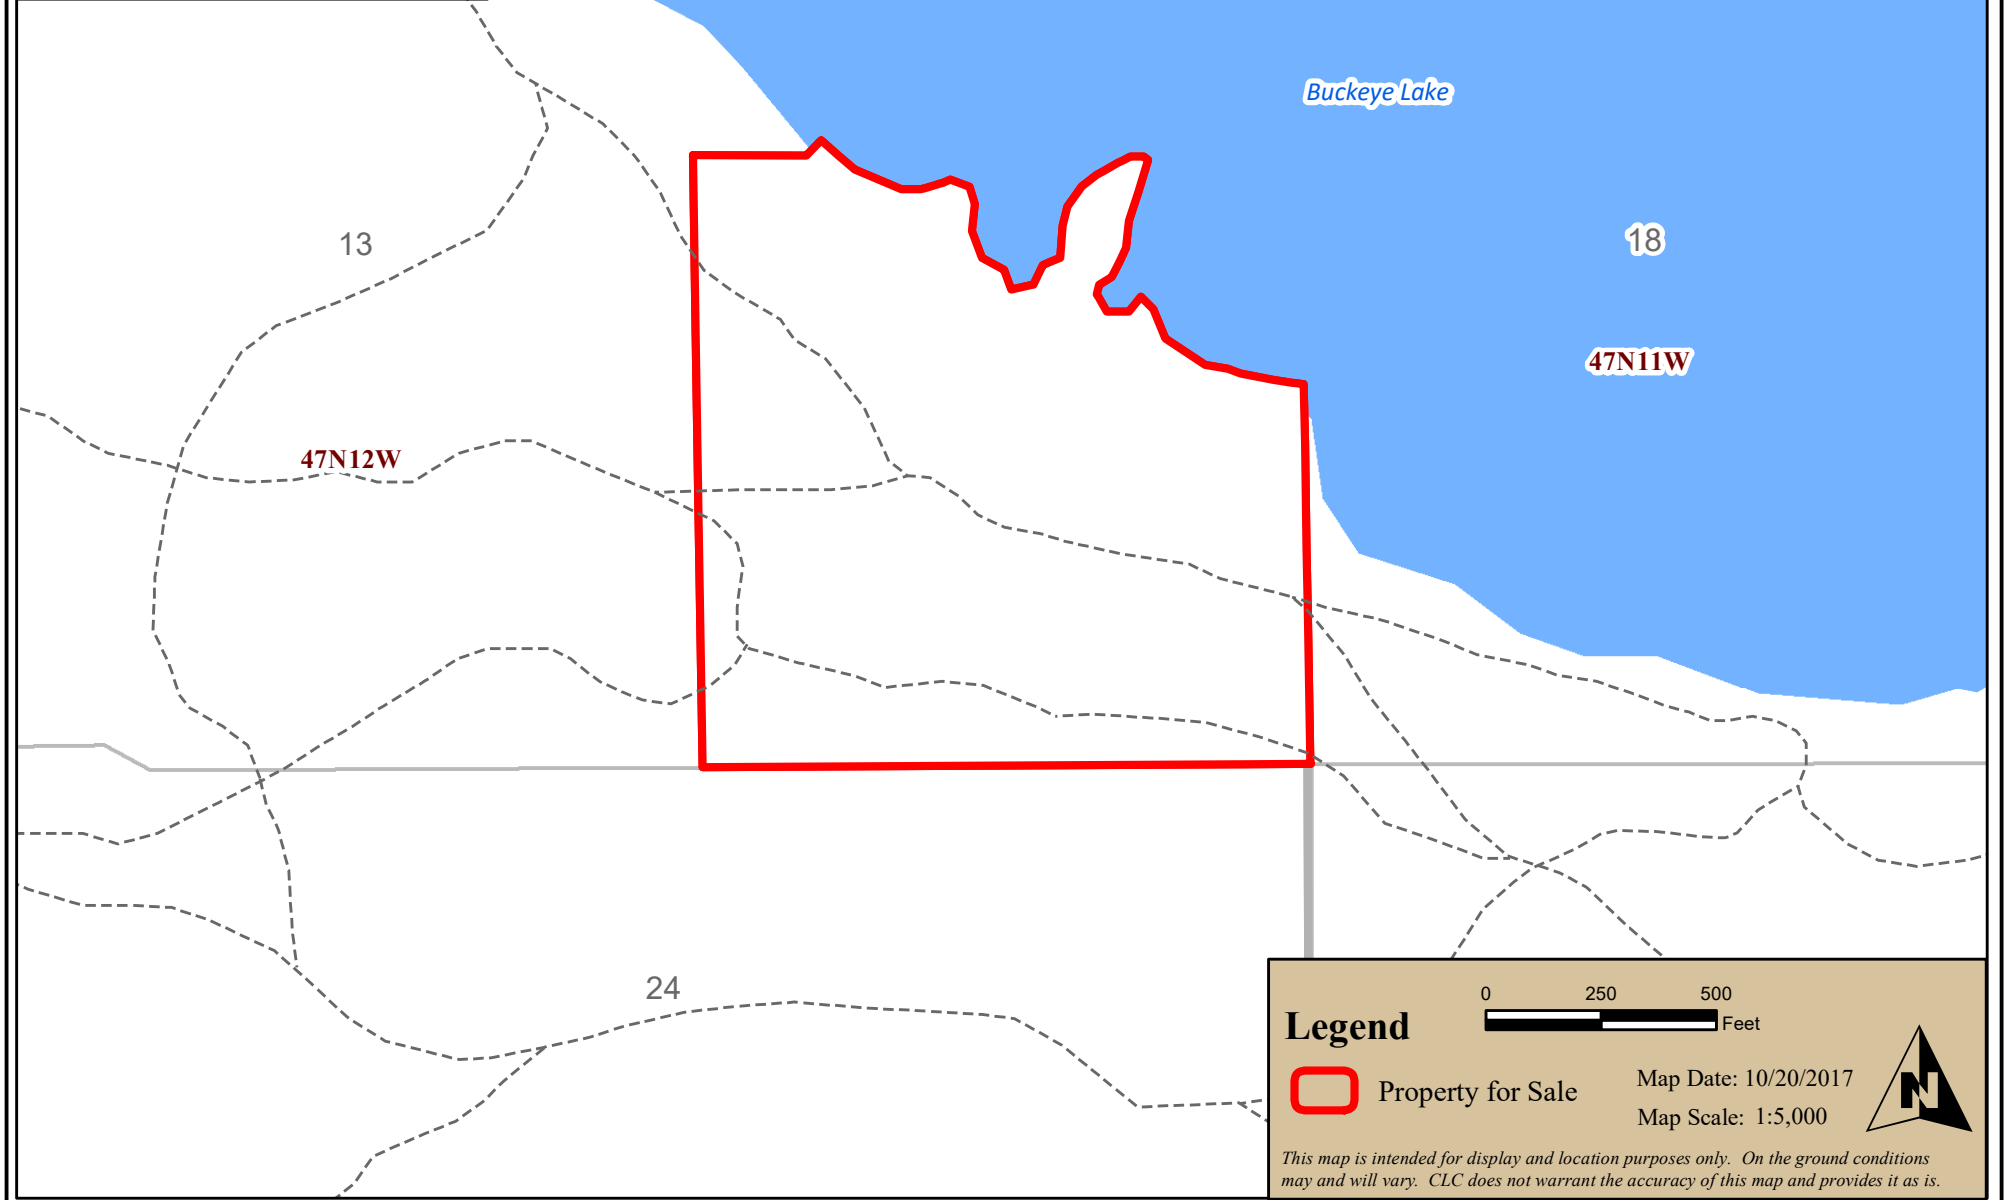

**Buckeye Lake South
Part of Section 13,
T47N-R12W,
Luce County, MI**

Legend

 Property for Sale

Map Date: 10/20/2017
Map Scale: 1:5,000

This map is intended for display and location purposes only. On the ground conditions may and will vary. CLC does not warrant the accuracy of this map and provides it as is.