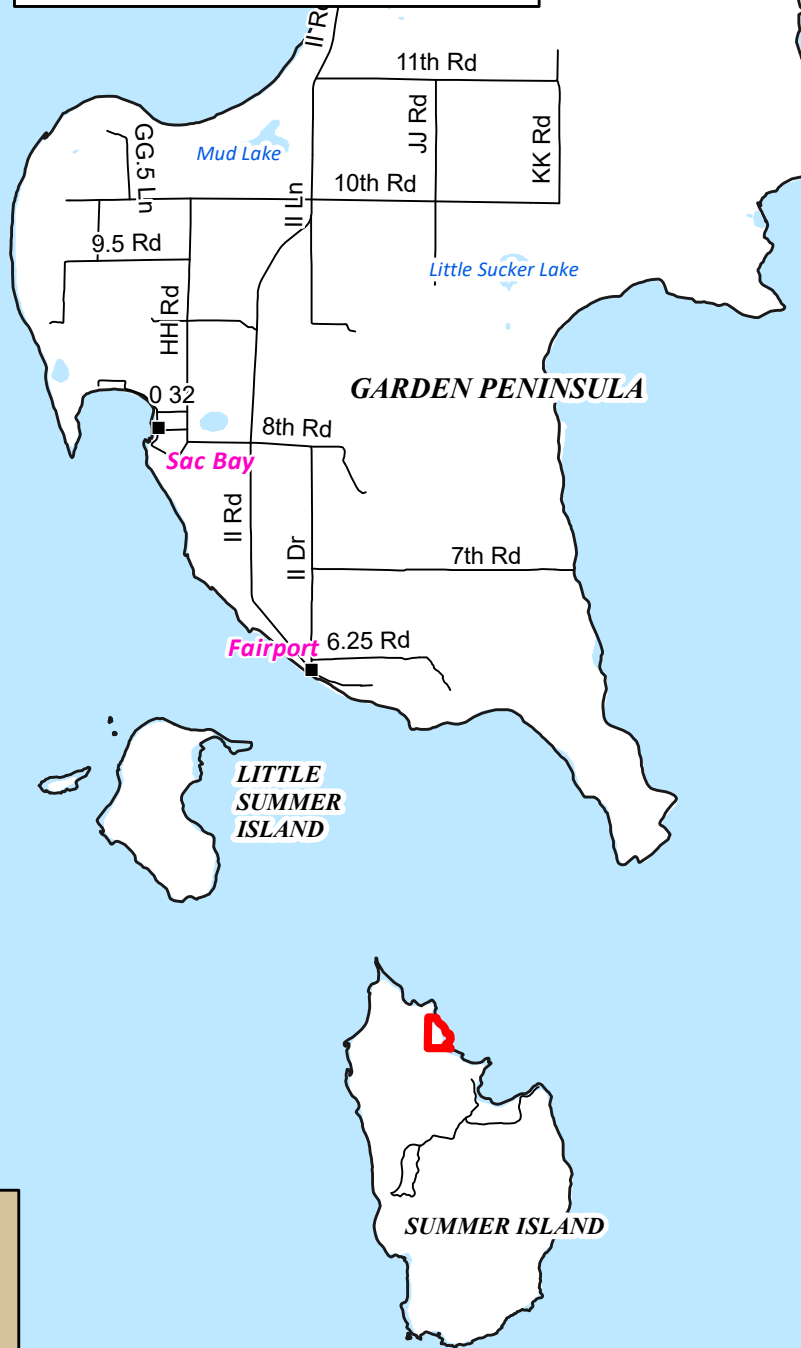

Summer Island  
Part of Section 22,  
T37N-R19W,  
Delta County, MI

**CLC LANDS™**  
& PRIVATE LAKES, INC.

### GENERAL LOCATION MAP

### Legend

 Property for Sale

Map Date: 11/27/2017

Map Scale: 1:100,000

*This map is intended for display and location purposes only. On the ground conditions may and will vary. CLC does not warrant the accuracy of this map and provides it as is.*