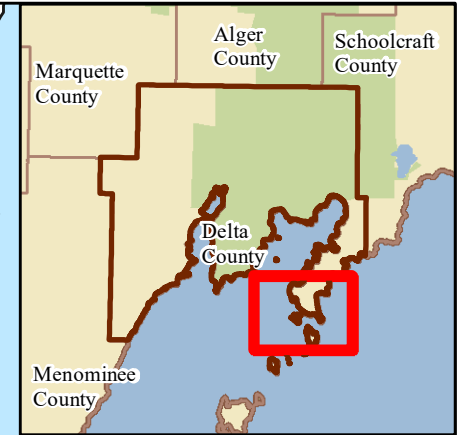

Summer Island  
Part of Section 22,  
T37N-R19W,  
Delta County, MI

**CLC LANDS™**  
& PRIVATE LAKES, INC.

### GENERAL LOCATION MAP

### Legend

 Property for Sale

Map Date: 11/27/2017

Map Scale: 1:100,000

*This map is intended for display and location purposes only. On the ground conditions may and will vary. CLC does not warrant the accuracy of this map and provides it as is.*