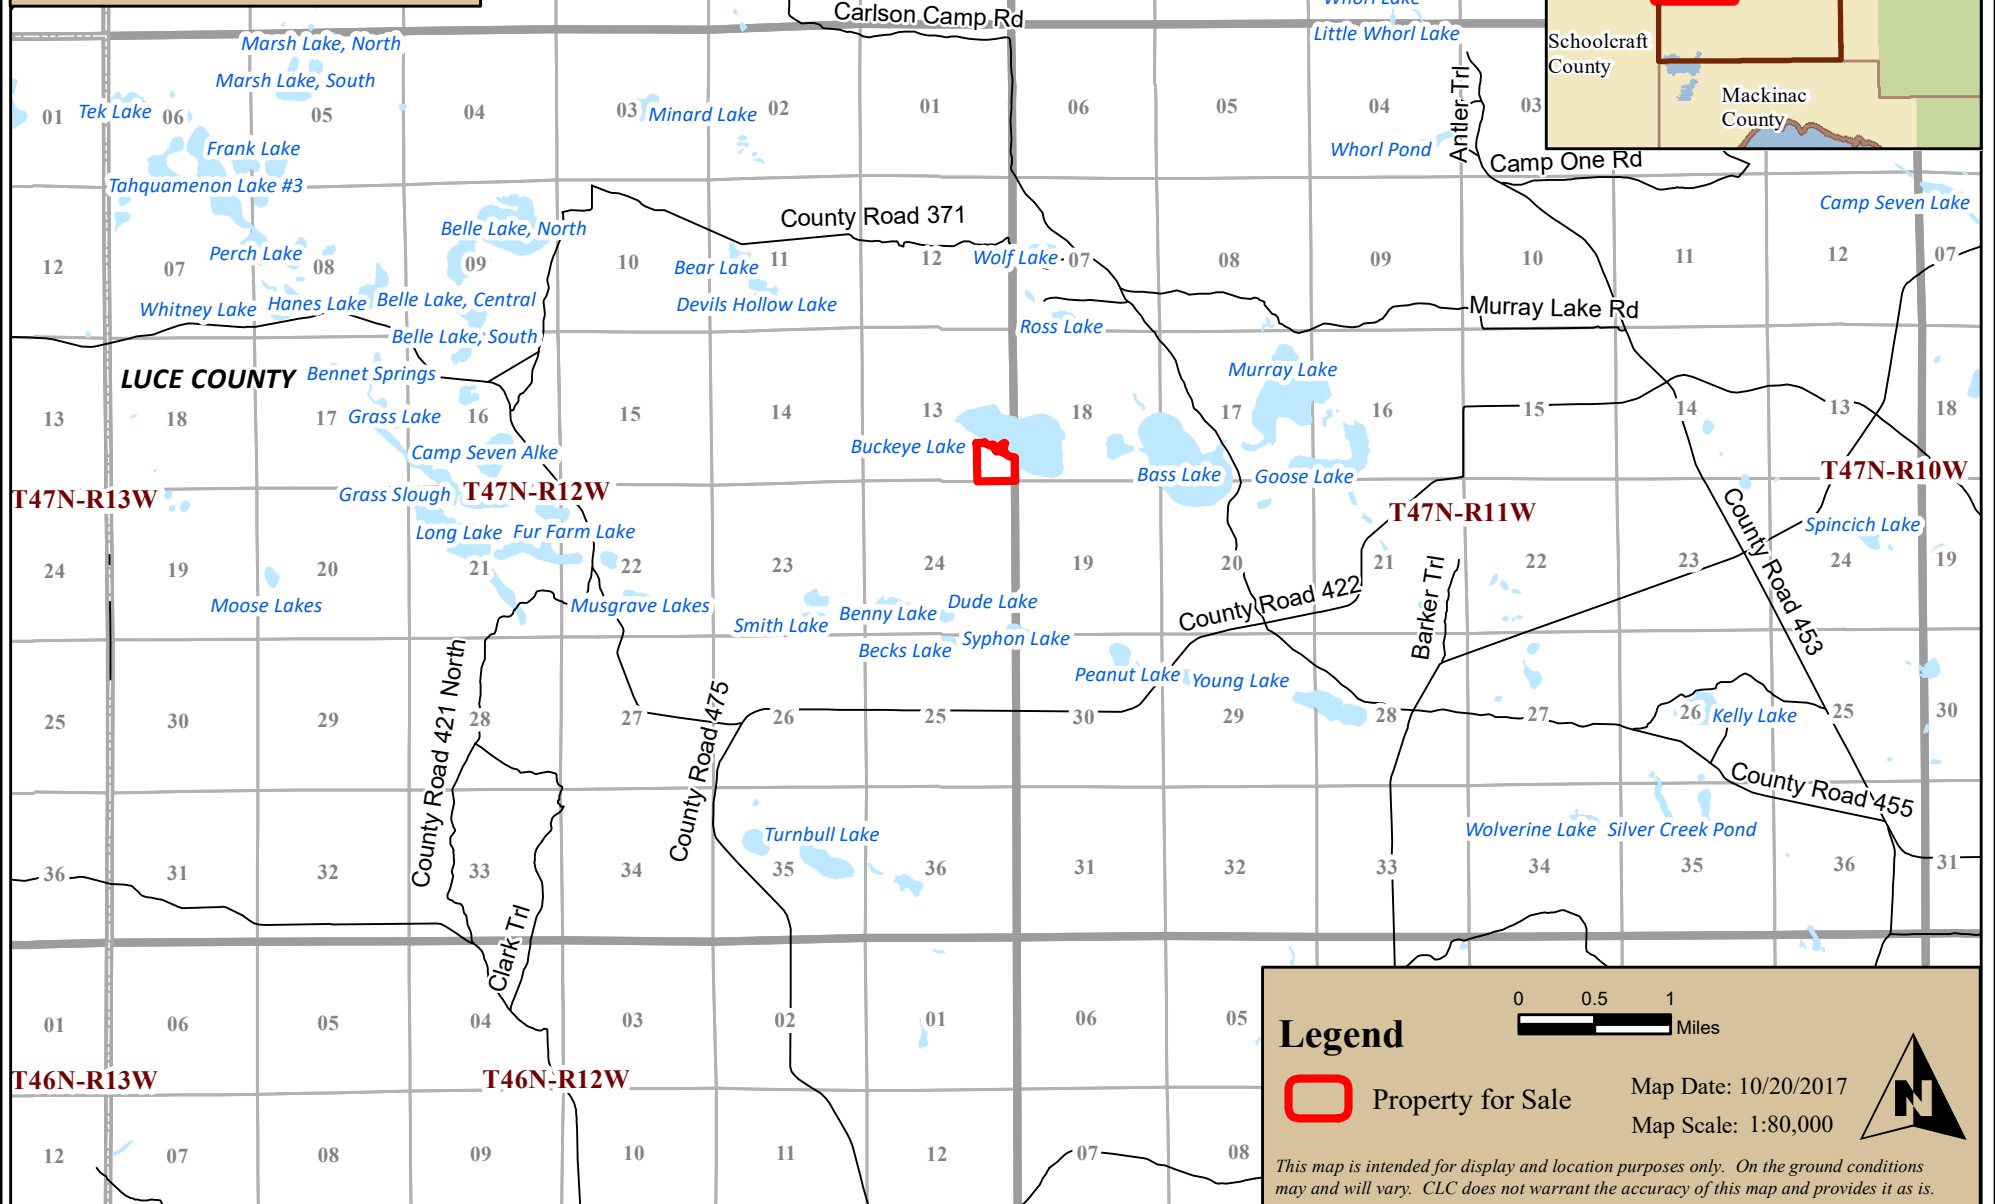

Buckeye Lake South
Part of Section 13,
T47N-R12W,
Luce County, MI

GENERAL LOCATION MAP

Legend

Property for Sale

Map Date: 10/20/2017
 Map Scale: 1:80,000

This map is intended for display and location purposes only. On the ground conditions may and will vary. CLC does not warrant the accuracy of this map and provides it as is.